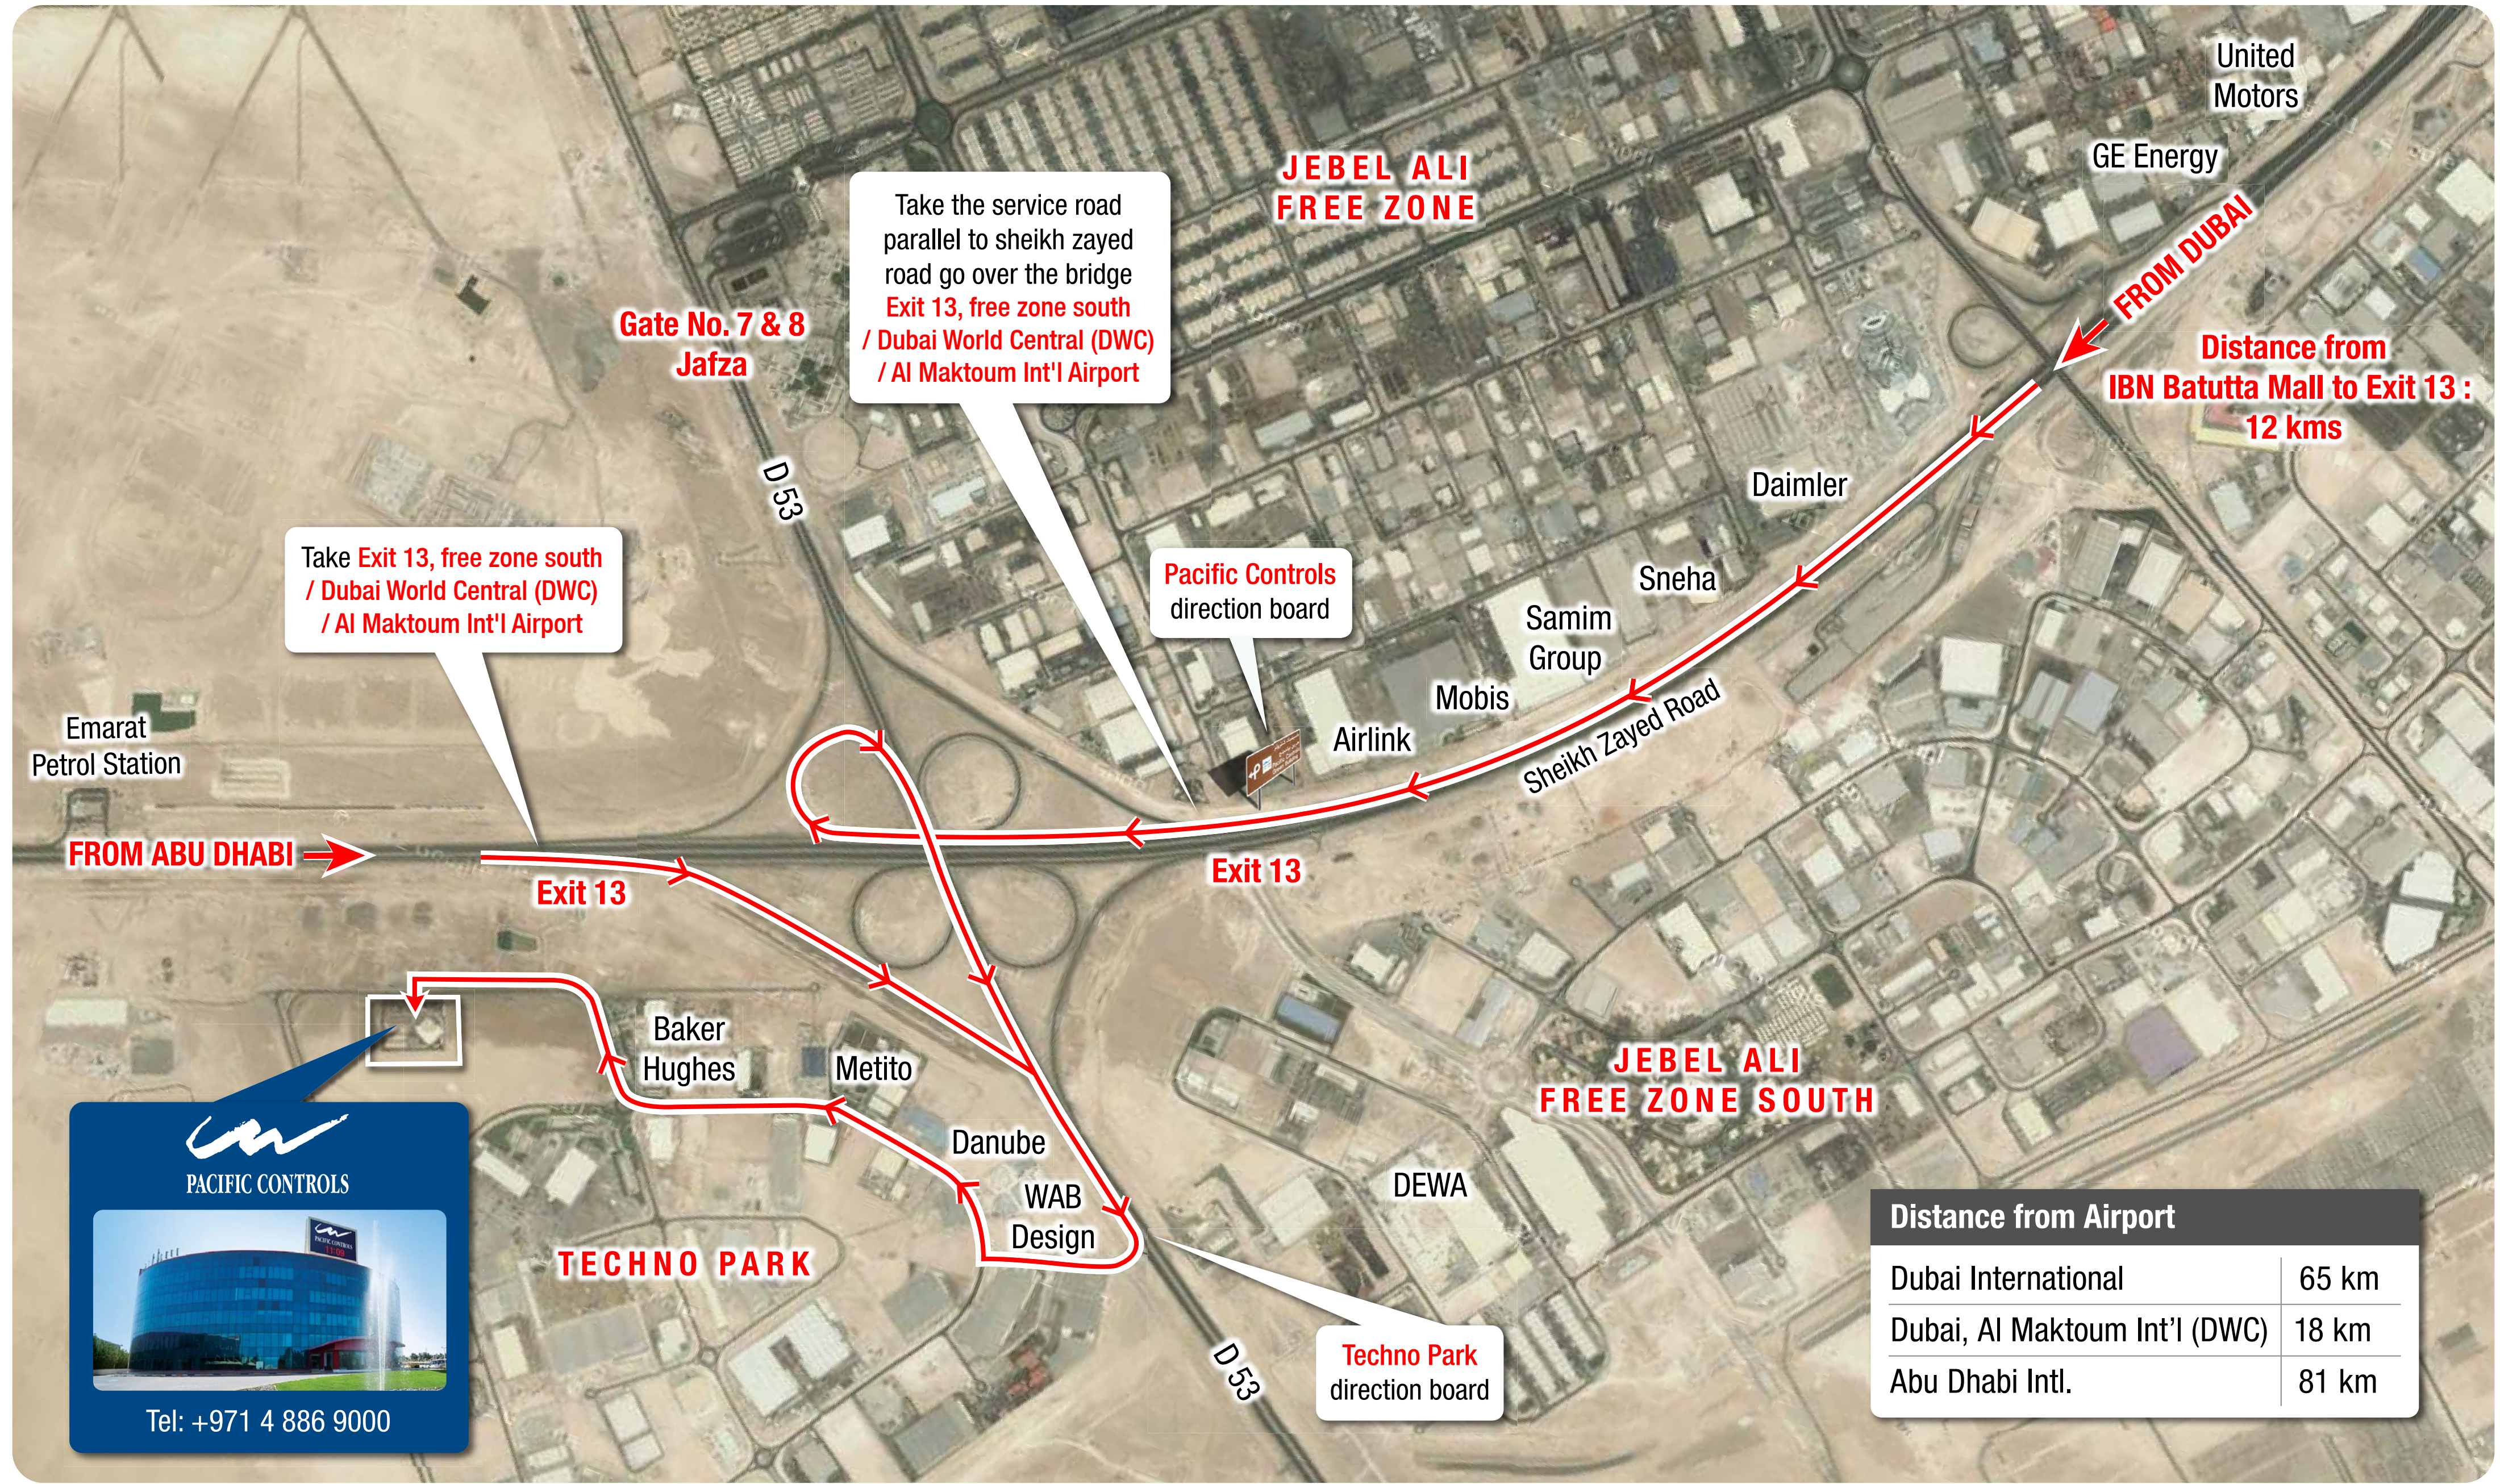

Pacific Controls HQ (Green building) - Location map

Dubai, United Arab Emirates (GPS coordinates: 24.9393, 55.0519)

PACIFIC CONTROLS

Take Exit 13, free zone south / Dubai World Central (DWC) / Al Maktoum Int'l Airport

Take the service road parallel to sheikh zayed road go over the bridge Exit 13, free zone south / Dubai World Central (DWC) / Al Maktoum Int'l Airport

Pacific Controls direction board

JEBEL ALI FREE ZONE

Distance from IBN Batutta Mall to Exit 13: 12 kms

FROM ABU DHABI

FROM DUBAI

Exit 13

Exit 13

JEBEL ALI FREE ZONE SOUTH

TECHNO PARK

Techno Park direction board

Distance from Airport

Dubai International	65 km
Dubai, Al Maktoum Int'l (DWC)	18 km
Abu Dhabi Intl.	81 km

Tel: +971 4 886 9000